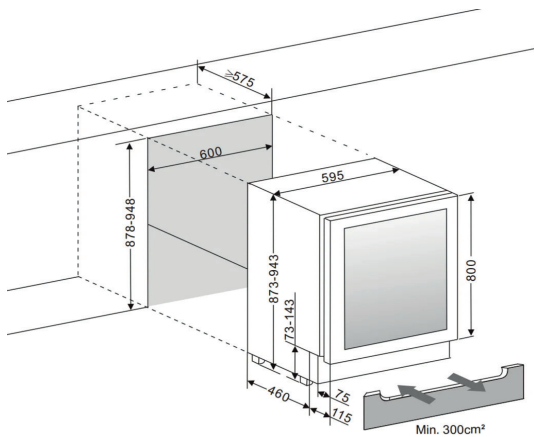

### PRODUCT SPECIFICATION

- Can be built-in under your kitchen counter or free-standing
- 2 adjustable temperature zones (5-20 °C)
- Sliding wood shelves
- Compressor cooling
- Fan assistance for balanced temperature
- Seamless-door (*no joints*)
- Reversible, UV-protected glass door

## SIZE AND DIMENSIONS

- 800 mm door height
- Dimensions: (*Width x Height x Depth*)  
59.5 x 87.3/94.3 x 57.5 cm
- Weight: 51 kg
- Space for about 53 bottles