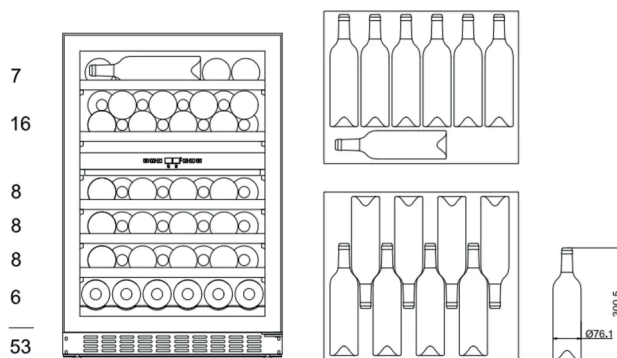

AVAILABLE IN:

Fullglass black

Stainless

Custom made

TECHNICAL DATA

- Voltage: 220-240 V
- Noise level: 36 dB (A)
- Energy class: F
- Climate class: ST
- Effect: 100 W
- Annual power consumption: 105 kWh