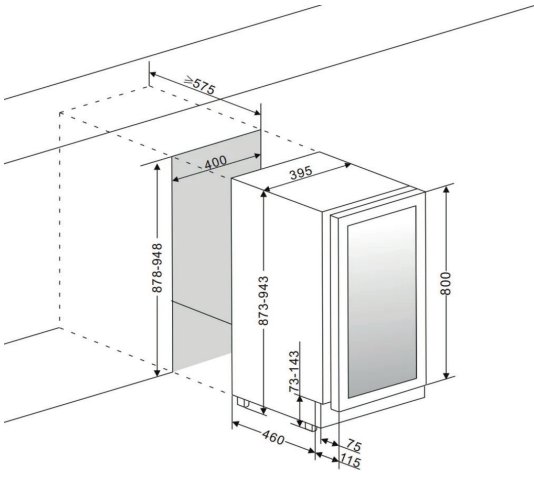

mQuvée

WINECAVE 40D I 800

- mQuvée under-counter wine cooler

PRODUCT SPECIFICATION

- Can be built-in under your kitchen counter or free-standing
- 2 adjustable temperature zones (5-20 °C)
- Sliding wood shelves
- Compressor cooling
- Fan assistance for balanced temperature
- Seamless-door (*no joints*)
- Reversible, UV-protected glass door

SIZE AND DIMENSIONS

- 800 mm door height
- Dimensions: (*Width x Height x Depth*)
39.5 x 88/95 x 55.5 cm
- Weight: 40 kg
- Space for about 28 bottles

OTHER SPECIFICATIONS

- Automatic defrosting
- Winter safety
- ON/OFF-for electricity
- Adjustable feet 8 cm
- LED-lighting with ON/OFF- button
- Digital display for temperature (white)
- Touch-control panel
- Alarm for low/high temperatures
- Alarm for open door

AVAILABLE IN:

Fullglass black

Stainless steel

Custom made

TECHNICAL DATA

- Voltage: 220-240 V
- Noise level: 37 dB (A)
- Energy class: F
- Climate class: SN | ST
- Effect: 85 W
- Annual power consumption: 100 kWh