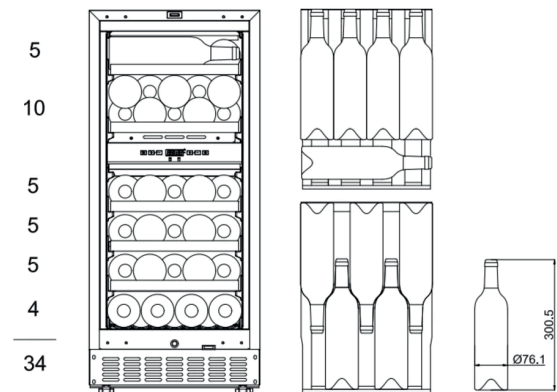

mQuvée

WINECAVE 40D I 800

- mQuvée under-counter wine cooler

PRODUCT SPECIFICATION

- Can be built-in under your kitchen counter or free-standing
- 2 adjustable temperature zones (5-20 °C)
- Sliding wood shelves
- Compressor cooling
- Fan assistance for balanced temperature
- Seamless-door (*no joints*)
- Reversible, UV-protected glass door

SIZE AND DIMENSIONS

- 800 mm door height
- Dimensions: (*Width x Height x Depth*)
39.5 x 88/95 x 55.5 cm
- Weight: 40 kg
- Space for about 28 bottles

OTHER SPECIFICATIONS

- Automatic defrosting
- Winter safety
- ON/OFF-for electricity
- Adjustable feet 8 cm
- LED-lighting with ON/OFF- button
- Digital display for temperature (white)
- Touch-control panel
- Alarm for low/high temperatures
- Alarm for open door

AVAILABLE IN:

Fullglass black

Stainless steel

Custom made

TECHNICAL DATA

- Voltage: 220-240 V
- Noise level: 37 dB (A)
- Energy class: F
- Climate class: SN | ST
- Effect: 85 W
- Annual power consumption: 100 kWh