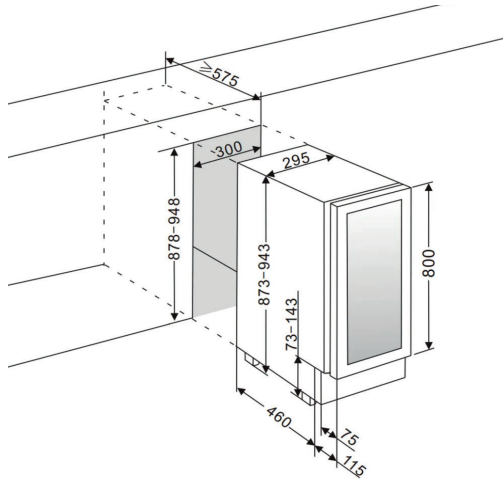

## SIZE AND DIMENSIONS

- 800 mm door height
- Dimensions: (*Width x Height x Depth*)  
29.5 x 82/89 x 55.5 cm
- Weight: 28 kg
- Space for about 16 bottles