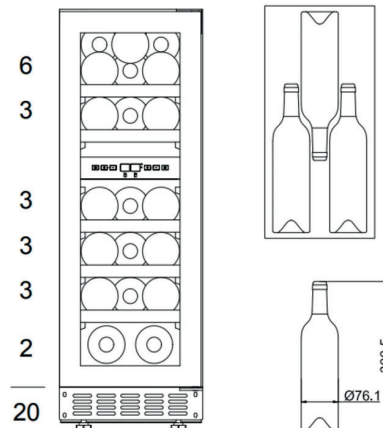

AVAILABLE IN:

Anthracite black

Stainless steel

Custom made

TECHNICAL DATA

- Voltage: 220-240 V
- Noise level: 36 dB (A)
- Energy class: F
- Climate class: ST
- Effect: 85 W
- Annual power consumption: 93 kWh