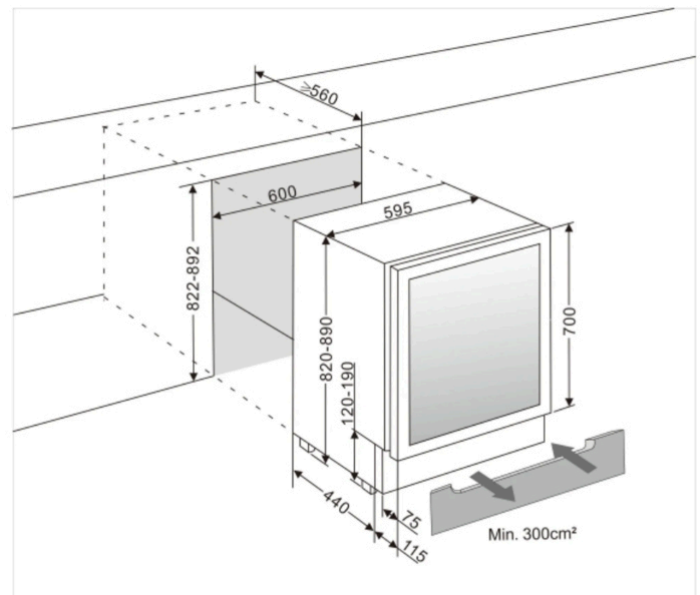

AVAILABLE IN

Anthracite Black