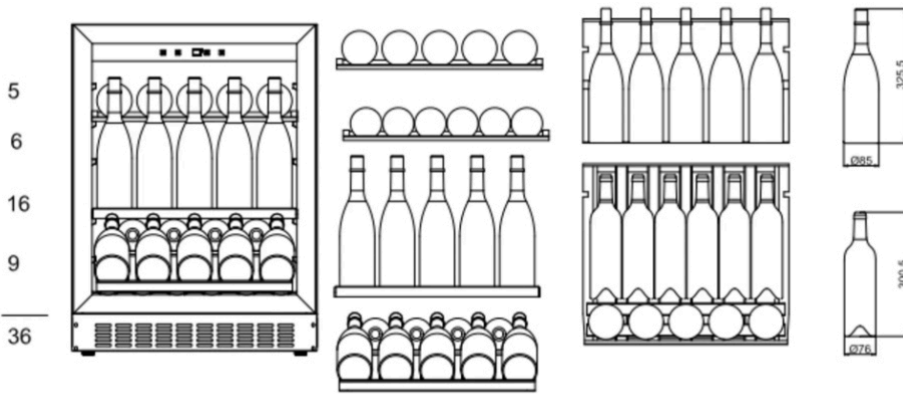

### PRODUCT SPECIFICATION

- Can be built-in under your kitchen counter or free-standing
- 1 adjustable zones (*5-20 degrees*)
- 5 pull-out wooden shelves (*beechwood*)
- Compressor cooling
- Fan cooling for balanced temperature
- Seamless-door (*door without joins*)
- UV-protected glass door
- Reversible glass door

**SPACE FOR 36/43 BOTTLES**

### SIZE AND DIMENSIONS

- 700 mm door height
- Dimensions: (*Width x Height x Depth*)  
59.5 x 82/89 x 55,5 cm
- Weight: 46 kg
- Space for 43 wine or 36 champagne bottles