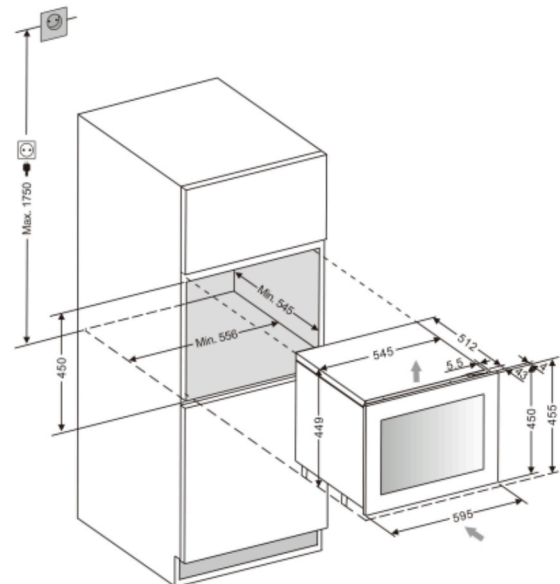

mQuvée

WineKeeper Exclusive 23S - mQuvée integrated wine cooler

PRODUCT SPECIFICATION

- Can be completely built-in and integrated
- 1 adjustable zone (*5-20 degrees*)
- 2 pull-out wooden shelves with metal front
- Compressor-based cooling system (at the rear)
- Fan cooling for balanced temperature
- Seamless-door (*door without joins*)
- UV-protected glass door
- Reversible glass door

WKES23FGBP

SPACE FOR 23 BOTTLES

OTHER SPECIFICATION

- Low vibration for perfect storing your wine bottles
- Automatic defrosting
- Winter-safe system
- Carbon filter to prevent odours
- ON/OFF-for electricity
- LED-lighting with ON/OFF- button
- Digital display for temperature (white)
- Touch-control panel in wine cooler
- Alarm for low/high temperatures
- Alarm for open door

TECHNICAL DATA

- Voltage: 220-240 V
- Climate class: ST
- Effect: 77 W
- Annual power consumption: 100.0 kWh
- Energy class: E
- Noise level: 35.0 db(A)

SIZE AND DIMENSIONS

- Dimensions: (*Width x Height x Depth*)
59.5 x 45,5 x 55,9 cm
- Weight: 36 kg
- Space for 23 bottles