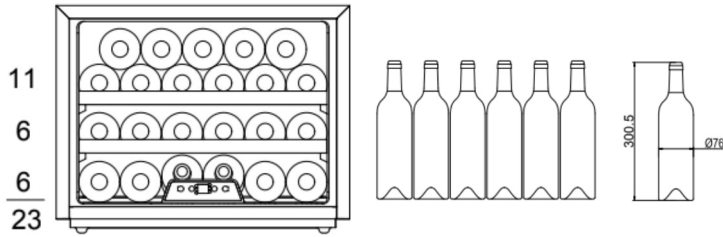

mQuvée

WineKeeper Exclusive 23S - mQuvée integrated wine cooler

PRODUCT SPECIFICATION

- Can be completely built-in and integrated
- 1 adjustable zone (*5-20 degrees*)
- 2 pull-out wooden shelves with metal front
- Compressor-based cooling system (at the rear)
- Fan cooling for balanced temperature
- Seamless-door (*door without joins*)
- UV-protected glass door
- Reversible glass door

WKES23FGBP

SPACE FOR 23 BOTTLES

OTHER SPECIFICATION

- Low vibration for perfect storing your wine bottles
- Automatic defrosting
- Winter-safe system
- Carbon filter to prevent odours
- ON/OFF-for electricity
- LED-lighting with ON/OFF- button
- Digital display for temperature (white)
- Touch-control panel in wine cooler
- Alarm for low/high temperatures
- Alarm for open door

TECHNICAL DATA

- Voltage: 220-240 V
- Climate class: ST
- Effect: 77 W
- Annual power consumption: 100.0 kWh
- Energy class: E
- Noise level: 35.0 db(A)

SIZE AND DIMENSIONS

- Dimensions: (*Width x Height x Depth*)
59.5 x 45,5 x 55,9 cm
- Weight: 36 kg
- Space for 23 bottles