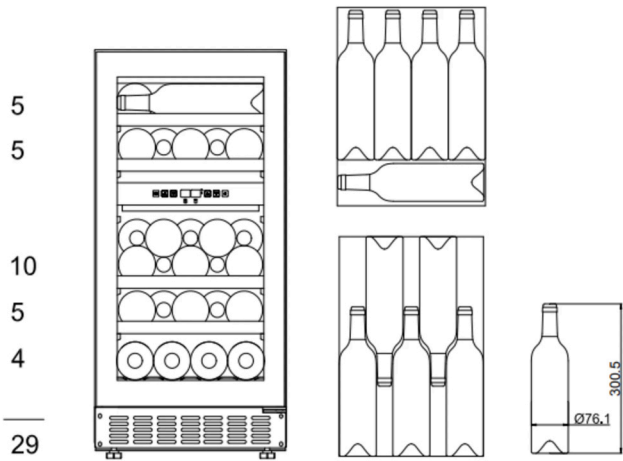

### PRODUCT SPECIFICATION

- Can be built-in under your kitchen counter or free-standing
- 2 adjustable zones (*5-20 degrees*)
- 4 pull-out wooden shelves (*beechwood*)
- Compressor cooling
- Fan cooling for balanced temperature
- Seamless-door (*door without joins*)
- UV-protected glass door
- Reversible glass door

### SIZE AND DIMENSIONS

- 700 mm door height
- Dimensions: (*Width x Height x Depth*) 39.5 x 80/89 x 57 cm
- Weight: 34,5 kg
- Space for 28 bottles