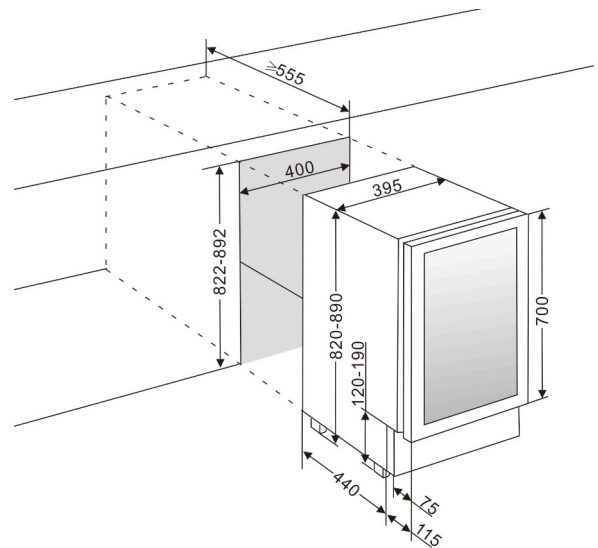

### OTHER SPECIFICATION

- Low vibration for perfect storing your wine bottles
- Automatic defrosting
- Winter safety
- Carbon filter
- Water container for additional adjustment of humidity
- ON/OFF-for electricity
- Adjustable feet 7 cm
- LED-lighting with ON/OFF- button
- Digital display for temperature (white)
- Touch-control panel in wine cooler
- Alarm for low/high temperatures
- Alarm for open door

### SIZE AND DIMENSIONS

- 700 mm door height
- Dimensions: (*Width x Height x Depth*) 39.5 x 80/89 x 57 cm
- Weight: 34,5 kg
- Space for 28 bottles