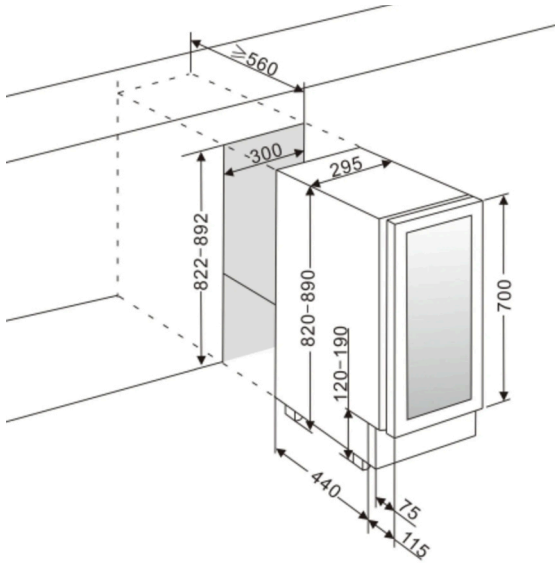

### PRODUCT SPECIFICATION

- Can be built-in under your kitchen counter or free-standing
- Adjustable zone (*5-20 degrees*)
- 5 pull-out wooden shelves (*beechwood*)
- Compressor cooling
- Fan cooling for balanced temperature
- Seamless-door (*door without joins*)
- UV-protected glass door
- Reversible glass door

## SPACE FOR 16 BOTTLES

### SIZE AND DIMENSIONS

- 700 mm door height
- Dimensions: (Width x Height x Depth)  
29.5 x 82/89 x 55.5 cm
- Weight: 28 kg
- Space for 16 bottles