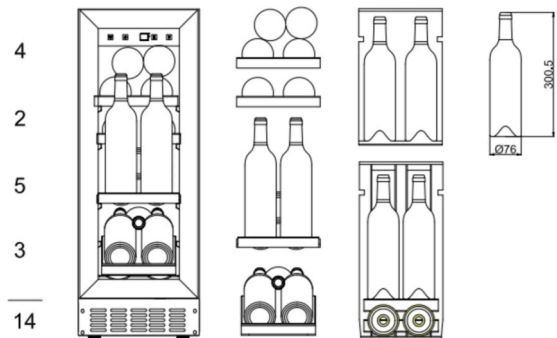

AVAILABLE IN

Anthracite Black

TECHNICAL DATA

- Voltage: 220-240 V
- Noise level: 35 dB (A)
- Energy class: E
- Climate class: N-ST
- Effect: 85 W
- Annual power consumption: 77 kWh