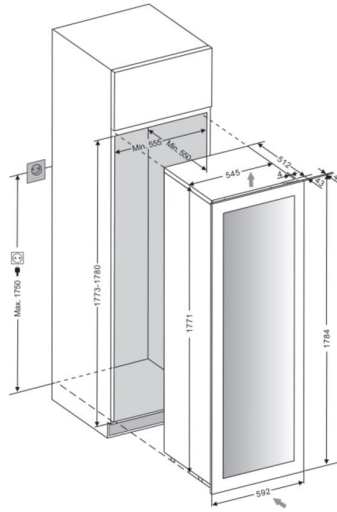

SPACE FOR 112 BOTTLES

OTHER SPECIFICATION

- Low vibration for perfect storing your wine bottles
- Automatic defrosting
- Winter Safety System
- Carbon filter
- Water container for additional adjustment of humidity
- ON/OFF-for electricity
- Adjustable feet 1 cm
- LED-lighting with ON/OFF- button
- Digital display for temperature (white)
- Touch-control panel in wine cooler
- Alarm for low/high temperatures
- Alarm for open door

AVAILABLE IN

Fullglass black

SIZE AND DIMENSIONS

- Dimensions: (*Width x Height x Depth*)
  59.2 x 178.4 x 55.9 cm
- Weight: 94 kg
- Space for 112 bottles

TECHNICAL DATA

- Voltage: 220-240 V
- Climate class: SN-ST
- Energy class: G
- Noise level: 40 dB
- Annual power consumption: 184 kWh