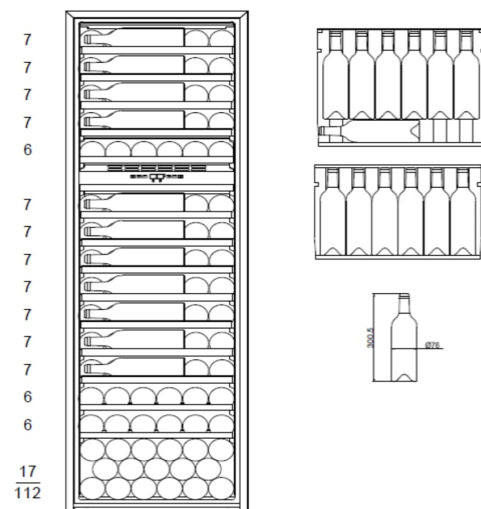

### SIZE AND DIMENSIONS

- Dimensions: (*Width x Height x Depth*)  
59.2 x 178.4 x 55.9 cm
- Weight: 94 kg
- Space for 112 bottles