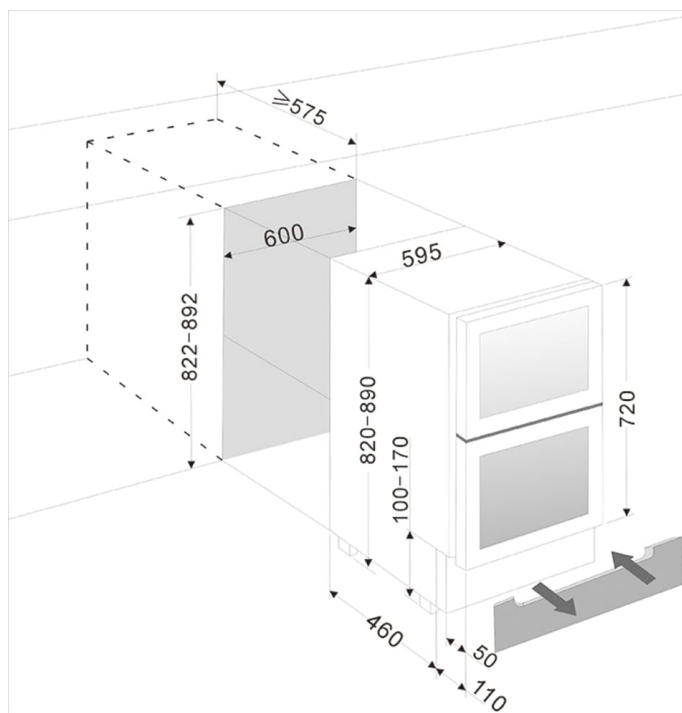

mQuvée

WineCave 60DD Fullglass Black mQuvée built-in wine cooler

PRODUCT SPECIFICATION

- Can be built-in under your kitchen counter or free-standing
- 2 adjustable zones (5-20 degrees)
- 5 pull-out wooden shelves (*beechwood*)
- Compressor cooling
- Fan cooling for balanced temperature
- Seamless-door (*door without joins*)
- 2 glass doors with anti-UV tinted glass

SPACE FOR 42 BOTTLES

OTHER SPECIFICATION

- Low vibration for perfect storing your wine bottles
- Automatic defrosting
- Winter safety
- Carbon filter
- Water container for additional adjustment of humidity
- ON/OFF-for electricity
- Adjustable feet 8 cm
- LED-lighting with ON/OFF- button
- Digital display for temperature (white)
- Touch-control panel in wine cooler
- Alarm for low/high temperatures
- Alarm for open door

TECHNICAL DATA

- Voltage: 220-240 V
- Noise level: 39 dB (A)
- Energy class: G
- Climate class: SN-ST
- Effect: 100 W
- Annual power consumption: 130 kWh

SIZE AND DIMENSIONS

- Dimensions: (*Width x Height x Depth*)
59.5 x 82/89 x 57 cm
- Weight: 58 kg
- Space for 42 bottles