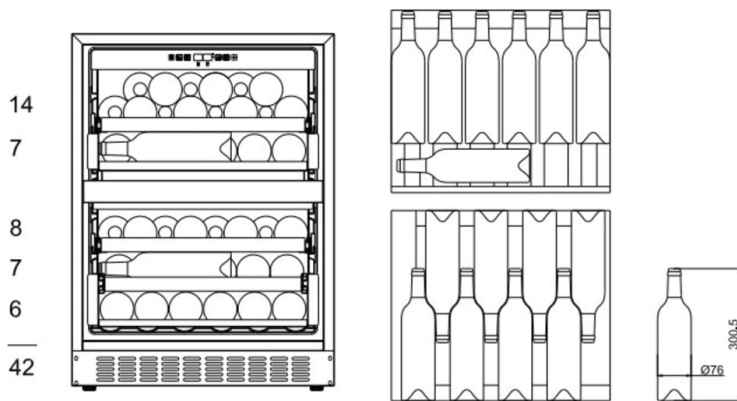

mQuvée

WineCave 60DD Fullglass Black mQuvée built-in wine cooler

PRODUCT SPECIFICATION

- Can be built-in under your kitchen counter or free-standing
- 2 adjustable zones (5-20 degrees)
- 5 pull-out wooden shelves (*beechwood*)
- Compressor cooling
- Fan cooling for balanced temperature
- Seamless-door (*door without joins*)
- 2 glass doors with anti-UV tinted glass

SPACE FOR 42 BOTTLES

OTHER SPECIFICATION

- Low vibration for perfect storing your wine bottles
- Automatic defrosting
- Winter safety
- Carbon filter
- Water container for additional adjustment of humidity
- ON/OFF-for electricity
- Adjustable feet 8 cm
- LED-lighting with ON/OFF- button
- Digital display for temperature (white)
- Touch-control panel in wine cooler
- Alarm for low/high temperatures
- Alarm for open door

TECHNICAL DATA

- Voltage: 220-240 V
- Noise level: 39 dB (A)
- Energy class: G
- Climate class: SN-ST
- Effect: 100 W
- Annual power consumption: 130 kWh

SIZE AND DIMENSIONS

- Dimensions: (*Width x Height x Depth*)
59.5 x 82/89 x 57 cm
- Weight: 58 kg
- Space for 42 bottles