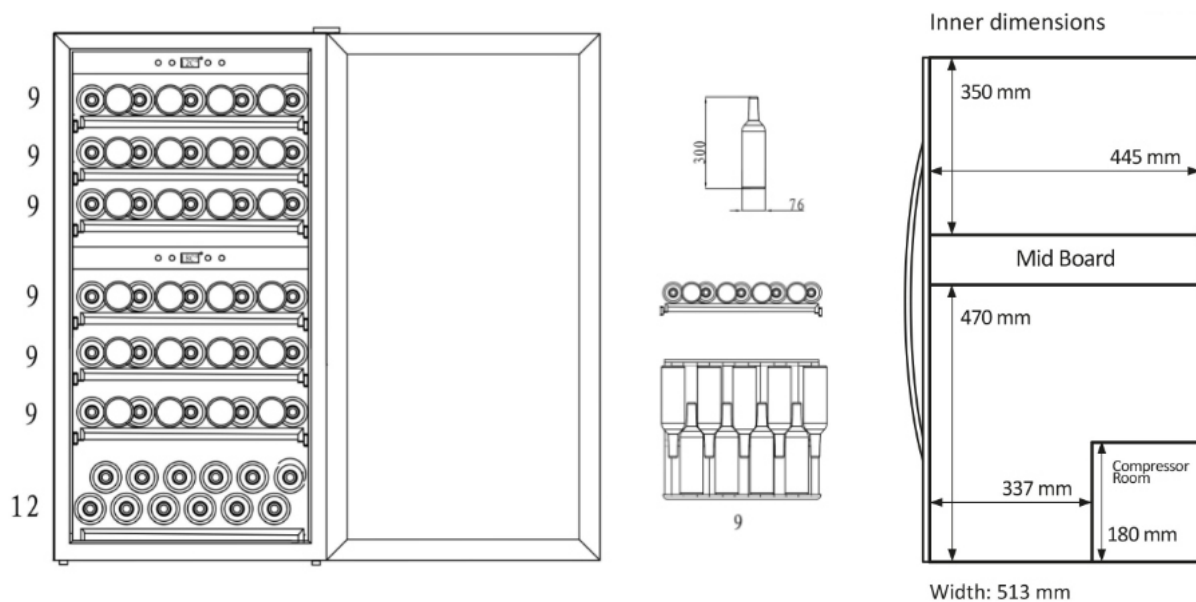

mQuvée

WINEEXPERT 66

- mQuvée free-standing cooler

PRODUCT SPECIFICATION

- Free-standing wine cooler
- 2 Adjustable zones (*5-20 degrees*)
- 7 pull-out wooden shelves (*beechwood*)
- Compressor cooling
- Fan cooling for balanced temperature
- UV-protected glass door

SPACE FOR 66 BOTTLES

AVAILABLE IN

Stainless steel

Anthracite Black

SIZE AND DIMENSIONS

- Dimensions: (*Width x Height x Depth*)
59,5 x 104 x 63 cm
- Weight: 53 kg
- Space for 66 bottles

TECHNICAL DATA

- Voltage: 220-240 V
- Climate class: ST
- Energy class: G
- Noise level: 39 db(A)
- Annual power consumption: 149 kW