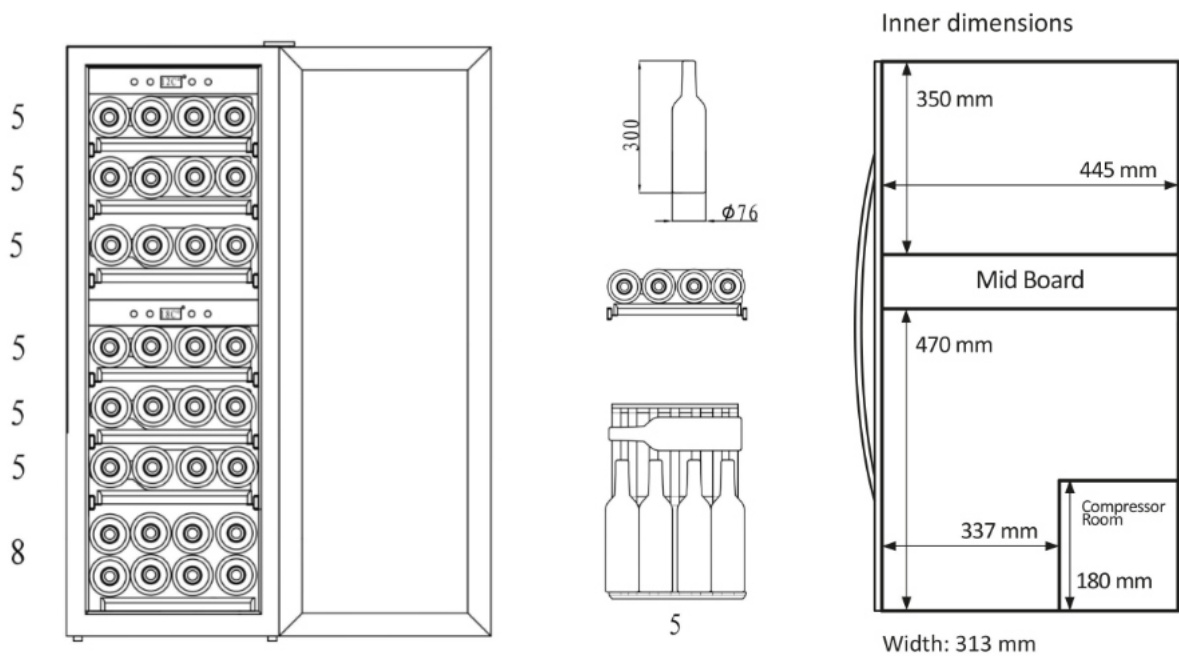

mQuvée

WINEEXPERT 38

- mQuvée free-standing cooler

PRODUCT SPECIFICATION

- Free-standing wine cooler
- 2 Adjustable zones (*5-20 degrees*)
- 7 pull-out wooden shelves (*beechwood*)
- Compressor cooling
- Fan cooling for balanced temperature
- UV-protected glass door

SPACE FOR 38 BOTTLES

AVAILABLE IN

Stainless steel

Anthracite Black

SIZE AND DIMENSIONS

- Dimensions: (*Width x Height x Depth*)
39,5 x 104 x 64 cm
- Weight: 34 kg
- Space for 38 bottles

TECHNICAL DATA

- Voltage: 220-240 V
- Climate class: ST
- Energy class: G
- Noise level: 39 db(A)
- Annual power consumption: 143 kW