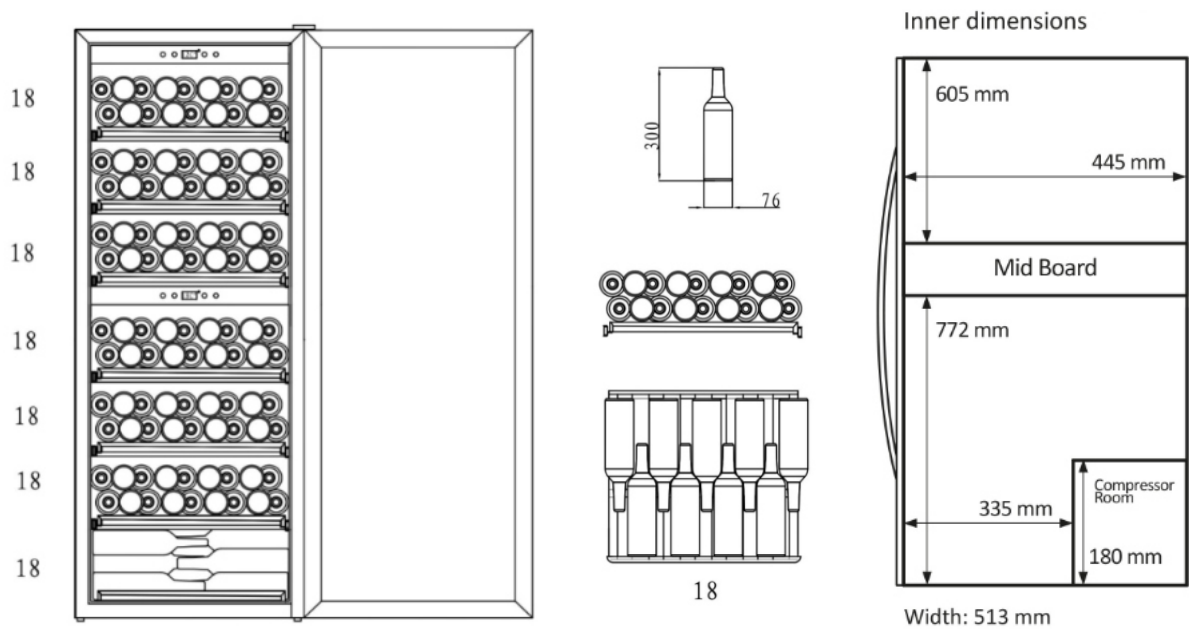

mQuvée

WINEEXPERT 126

- mQuvée free-standing cooler

PRODUCT SPECIFICATION

- Free-standing wine cooler
- 2 Adjustable zones (*5-20 degrees*)
- 6 pull-out wooden shelves (*beechwood*)
- Compressor cooling
- Fan cooling for balanced temperature
- UV-protected glass door

SPACE FOR 126 BOTTLES

AVAILABLE IN

Stainless steel

Anthracite Black

SIZE AND DIMENSIONS

- Dimensions: (*Width x Height x Depth*)
59,5 x 159 x 63 cm
- Weight: 70 kg
- Space for 126 bottles

TECHNICAL DATA

- Voltage: 220-240 V
- Climate class: ST
- Energy class: G
- Noise level: 42 db(A)
- Annual power consumption: 215 kW